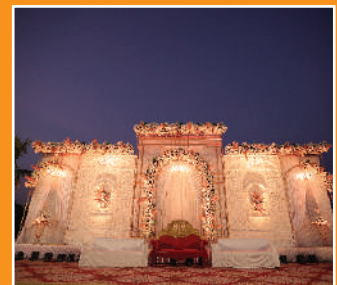

Package for Kalasam

Deck lawn

150-200 Pax

DECOR

- Entrance gate with artificial floral arrangement
- Series lighting in lawn
- Halogen to illuminate lawn
- Chairs Shivari 175
- Generator Van
- Sofa 8
- Sound System Instrumental
- Couple Couch
- Havan Kund / Pat / Chaurang
- Selfie Point
- Round Table 10
- Stage Backdrop with artificial floral arrangement
- Vidhi Mandap with artificial floral arrangement
- 20 LED lights to highlight stage/ gate

Extras

Valet parking

Hazel Board

Green Rooms (2)

*Cleaning Charges of 10K applicable

*Royalty for foods is Rs.75/- Per Plate