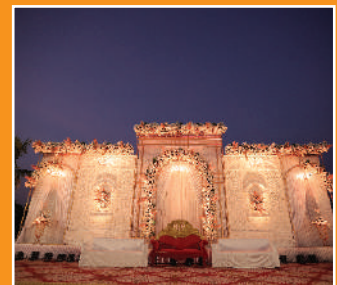

Package for Kalasam

Sky-Deck lawn

Thane's First Ever Sky-Deck Lawn

400-700pax

DECOR

- Entrance gate with artificial floral arrangement
- Series lighting in lawn
- Halogen to illuminate lawn
- Chairs Shivari 300
- Generator Van
- Sofa 8
- Sound System Instrumental
- Couple Couch
- Havan Kund / Pat / Chaurang
- Selfie Point
- Round Table 10
- Stage Backdrop with artificial floral arrangement 32 x 16
- Vidhi Mandap with artificial floral arrangement
- 30 LED lights to highlight stage/ gate

Extras

Valet parking

Hazel Board

Green Rooms (2)

*Cleaning Charges of 10K applicable

*Royalty for foods is Rs.75/- Per Plate